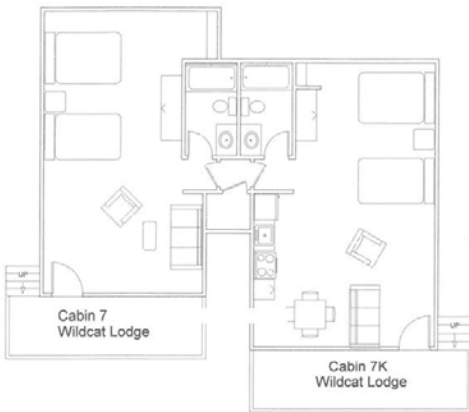

FLOOR PLANS

Upper Deer Lodge

Upper Deer Lodge Loft

Lower Deer Lodge

Guest Suite

Eagle Lodge (both sides)

Wolf Lodge (both sides)

Wildcat Lodge (both sides)

Cabin #8

Cabin #9