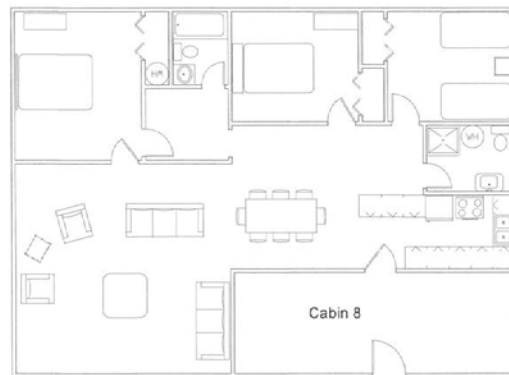

FLOOR PLANS

Upper Deer Lodge

Upper Deer Lodge Loft

Lower Deer Lodge

Guest Suite

Eagle Lodge (both sides)

Wolf Lodge (both sides)

Wildcat Lodge (both sides)

Cabin #8

Cabin #9