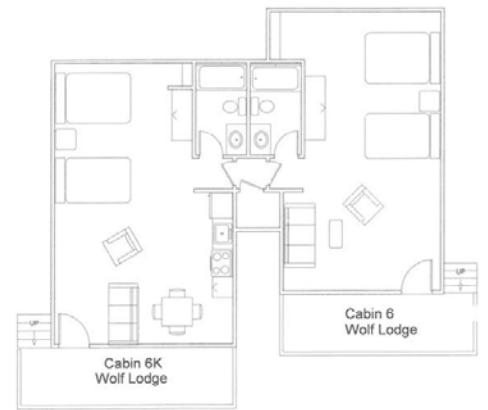

FLOOR PLANS

Upper Deer Lodge

Upper Deer Lodge Loft

Lower Deer Lodge

Guest Suite

Eagle Lodge (both sides)

Wolf Lodge (both sides)

Wildcat Lodge (both sides)

Cabin #8

Cabin #9