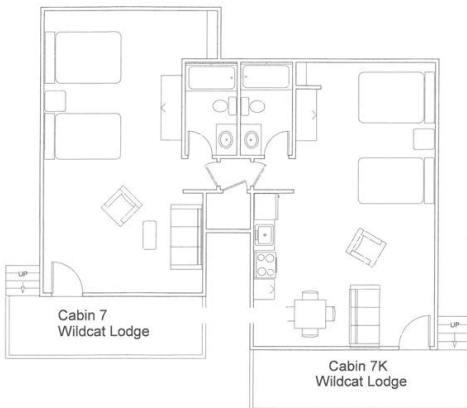

TERA MIRANDA
www.teramiranda.com

FLOOR PLANS

Upper Deer Lodge

Upper Deer Lodge Loft

Guest Suite

Lower Deer Lodge

Eagle Lodge (both sides)

Wolf Lodge (both sides)

Wildcat Lodge (both sides)

Cabin #8

Cabin #9