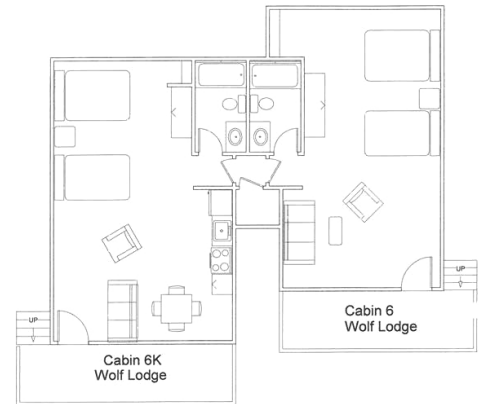

TERA MIRANDA
www.teramiranda.com

FLOOR PLANS

Upper Deer Lodge

Upper Deer Lodge Loft

Guest Suite

Lower Deer Lodge

Eagle Lodge (both sides)

Wolf Lodge (both sides)

Wildcat Lodge (both sides)

Cabin #8

Cabin #9