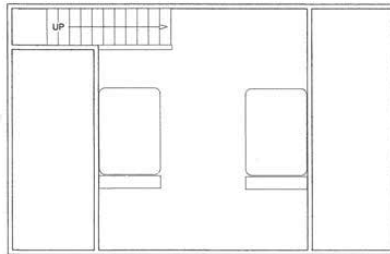

TERA MIRANDA

www.teramiranda.com

FLOOR PLANS

Upper Deer Lodge

Upper Deer Lodge Loft

Guest Suite

Eagle Lodge (both sides)

Wolf Lodge (both sides)

Wildcat Lodge (both sides)

Cabin #8

Cabin #9