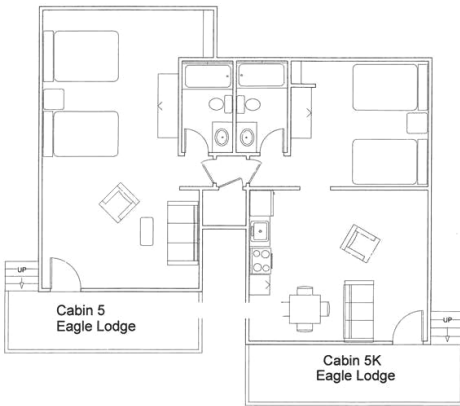

TERA MIRANDA

www.teramiranda.com

FLOOR PLANS

Upper Deer Lodge

Upper Deer Lodge Loft

Guest Suite

Eagle Lodge (both sides)

Wolf Lodge (both sides)

Wildcat Lodge (both sides)

Cabin #8

Cabin #9