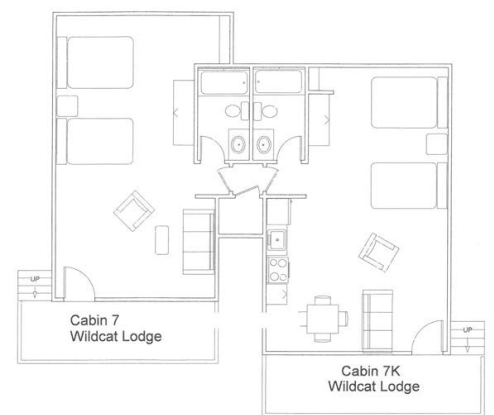

TERA MIRANDA

www.teramiranda.com

FLOOR PLANS

Upper Deer Lodge

Upper Deer Lodge Loft

Guest Suite

Eagle Lodge (both sides)

Wolf Lodge (both sides)

Wildcat Lodge (both sides)

Cabin #8

Cabin #9