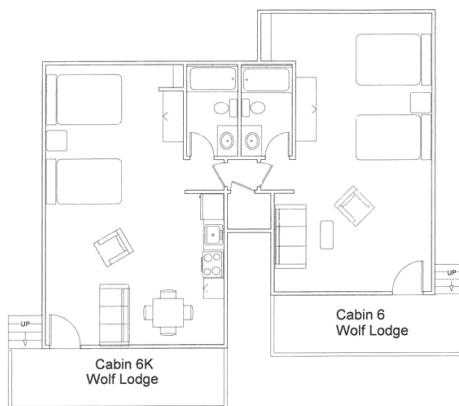

TERA MIRANDA

www.teramiranda.com

FLOOR PLANS

Upper Deer Lodge

Upper Deer Lodge Loft

Guest Suite

Eagle Lodge (both sides)

Wolf Lodge (both sides)

Wildcat Lodge (both sides)

Cabin #8

Cabin #9